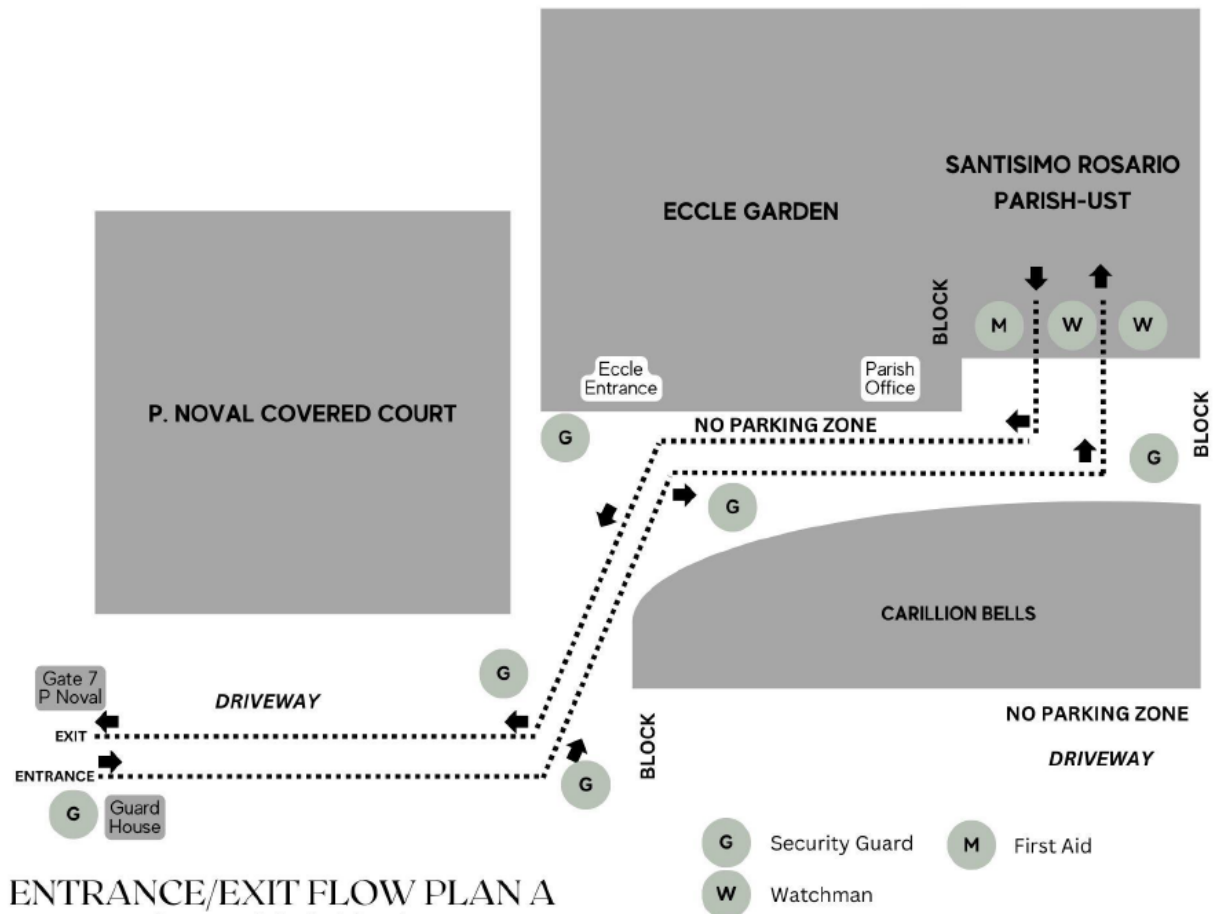

ORDER OF PROCESSION

(Arrival of the Relics of St. Therese)

April 13, 2023 | 8:00 pm

Legends
D - Deacon
PP - Parish Priest
KOC - Knights of Columbus
Q - QRT
PL - Prayer Leaders
PD - Parishioners/Pilgrims/Devotees

UNIVERSITY OF SANTO TOMAS
OFFICE OF THE SECRETARY-GENERAL

ACCESS POINT AT GATE 7
& ENTRANCE/EXIT FLOW

ENTRANCE/EXIT FLOW PLAN A