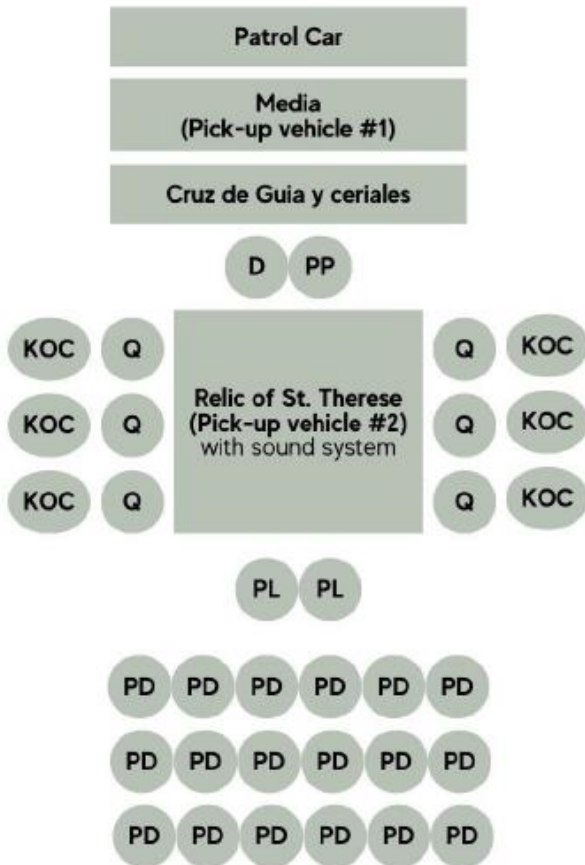

UNIVERSITY OF SANTO TOMAS
OFFICE OF THE SECRETARY-GENERAL

ORDER OF PROCESSION

(Arrival of the Relics of St. Therese)

April 13, 2023 | 8:00 pm

Legends
D - Deacon
PP - Parish Priest
KOC - Knights of Columbus
Q - QRT
PL - Prayer Leaders
PD - Parishioners/Pilgrims/Devotees